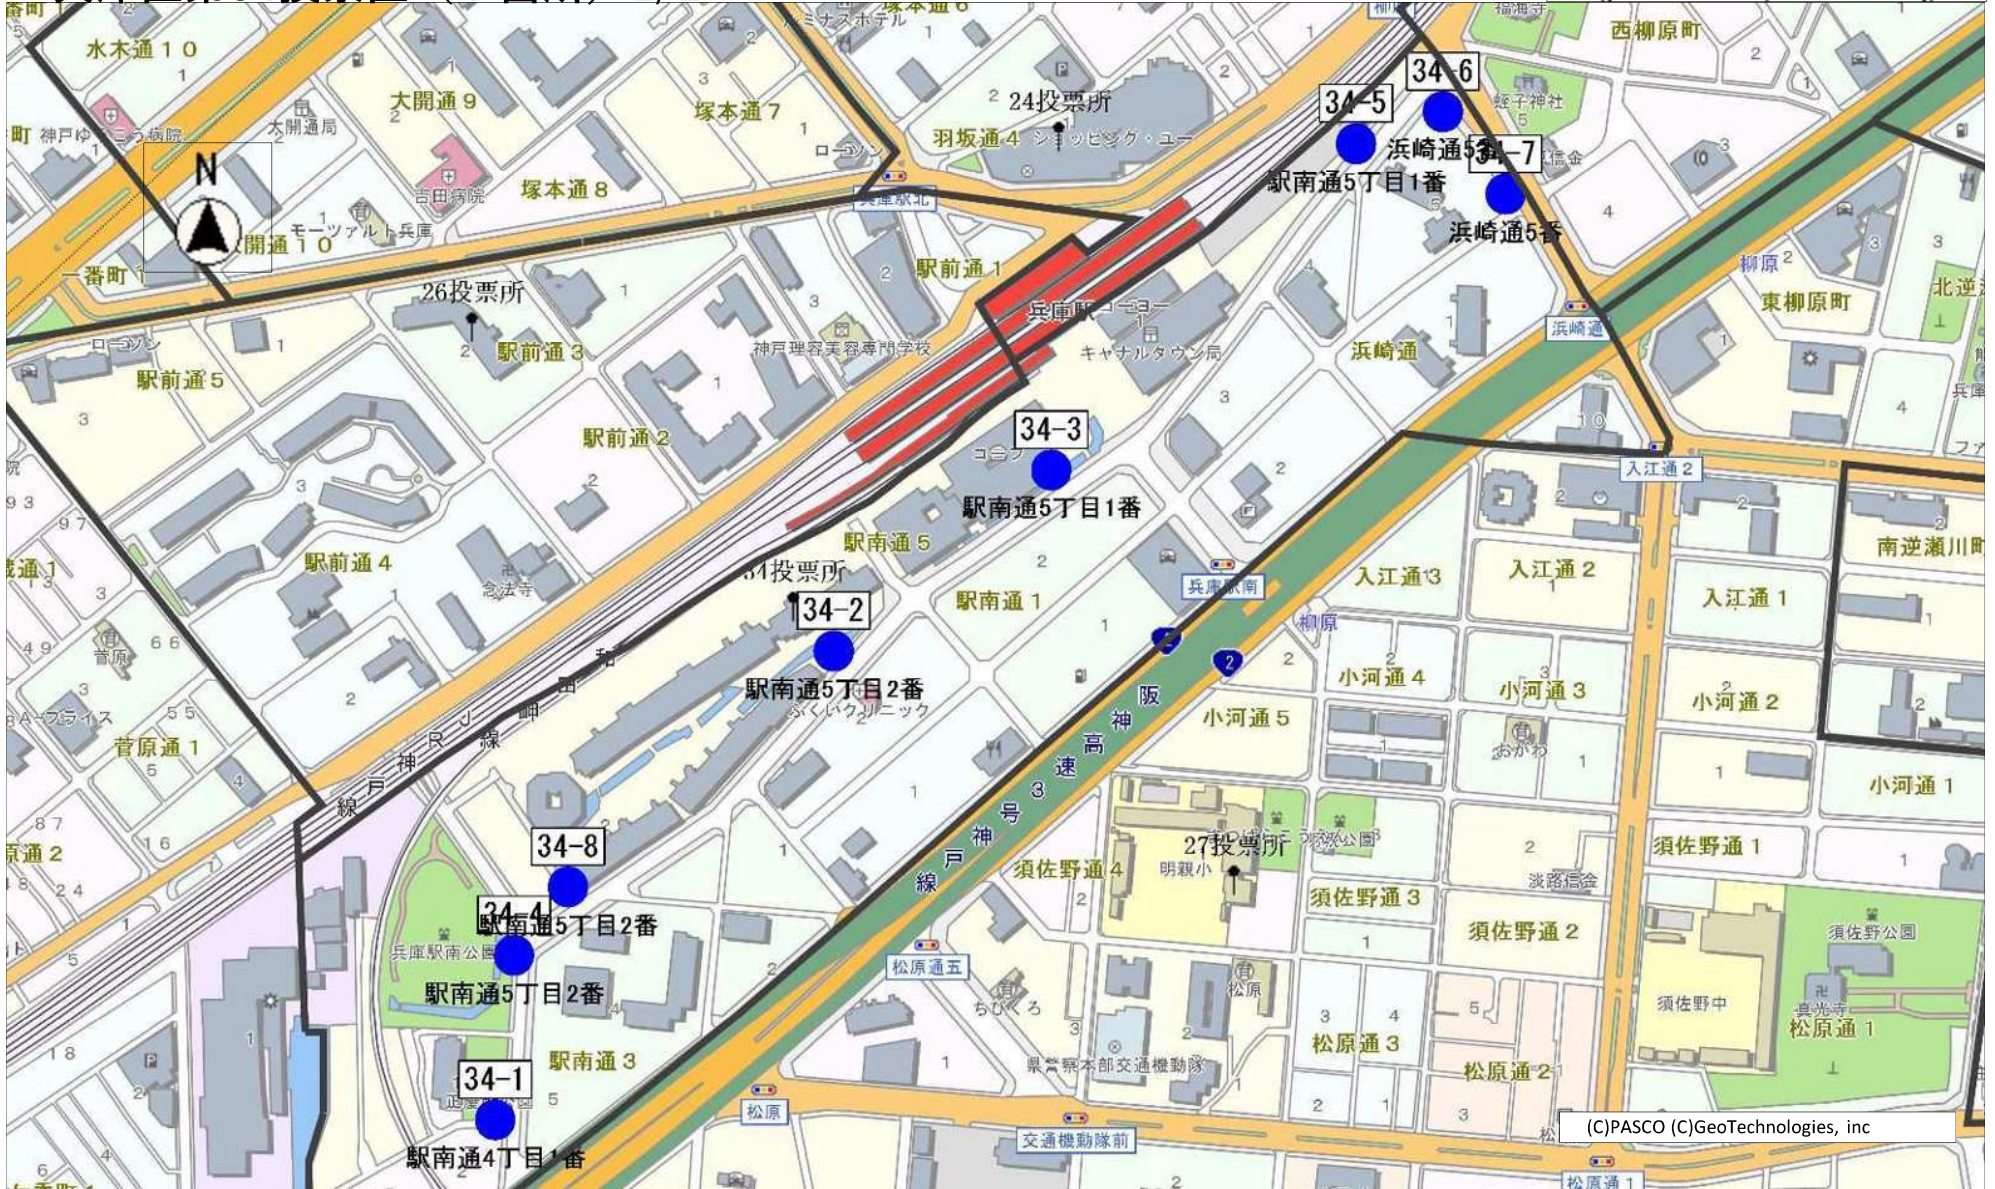

(C)PASCO (C)GeoTechnologies, inc

兵庫区第32投票区 (7箇所) 1/1

(C)PASCO (C)GeoTechnologies, inc

兵庫区第33投票区 (7箇所) 1/1

(C)PASCO (C)GeoTechnologies, inc

兵庫区第34投票区 (7箇所) 1/1

縮尺 1 : 4500

(C)PASCO (C)GeoTechnologies, inc