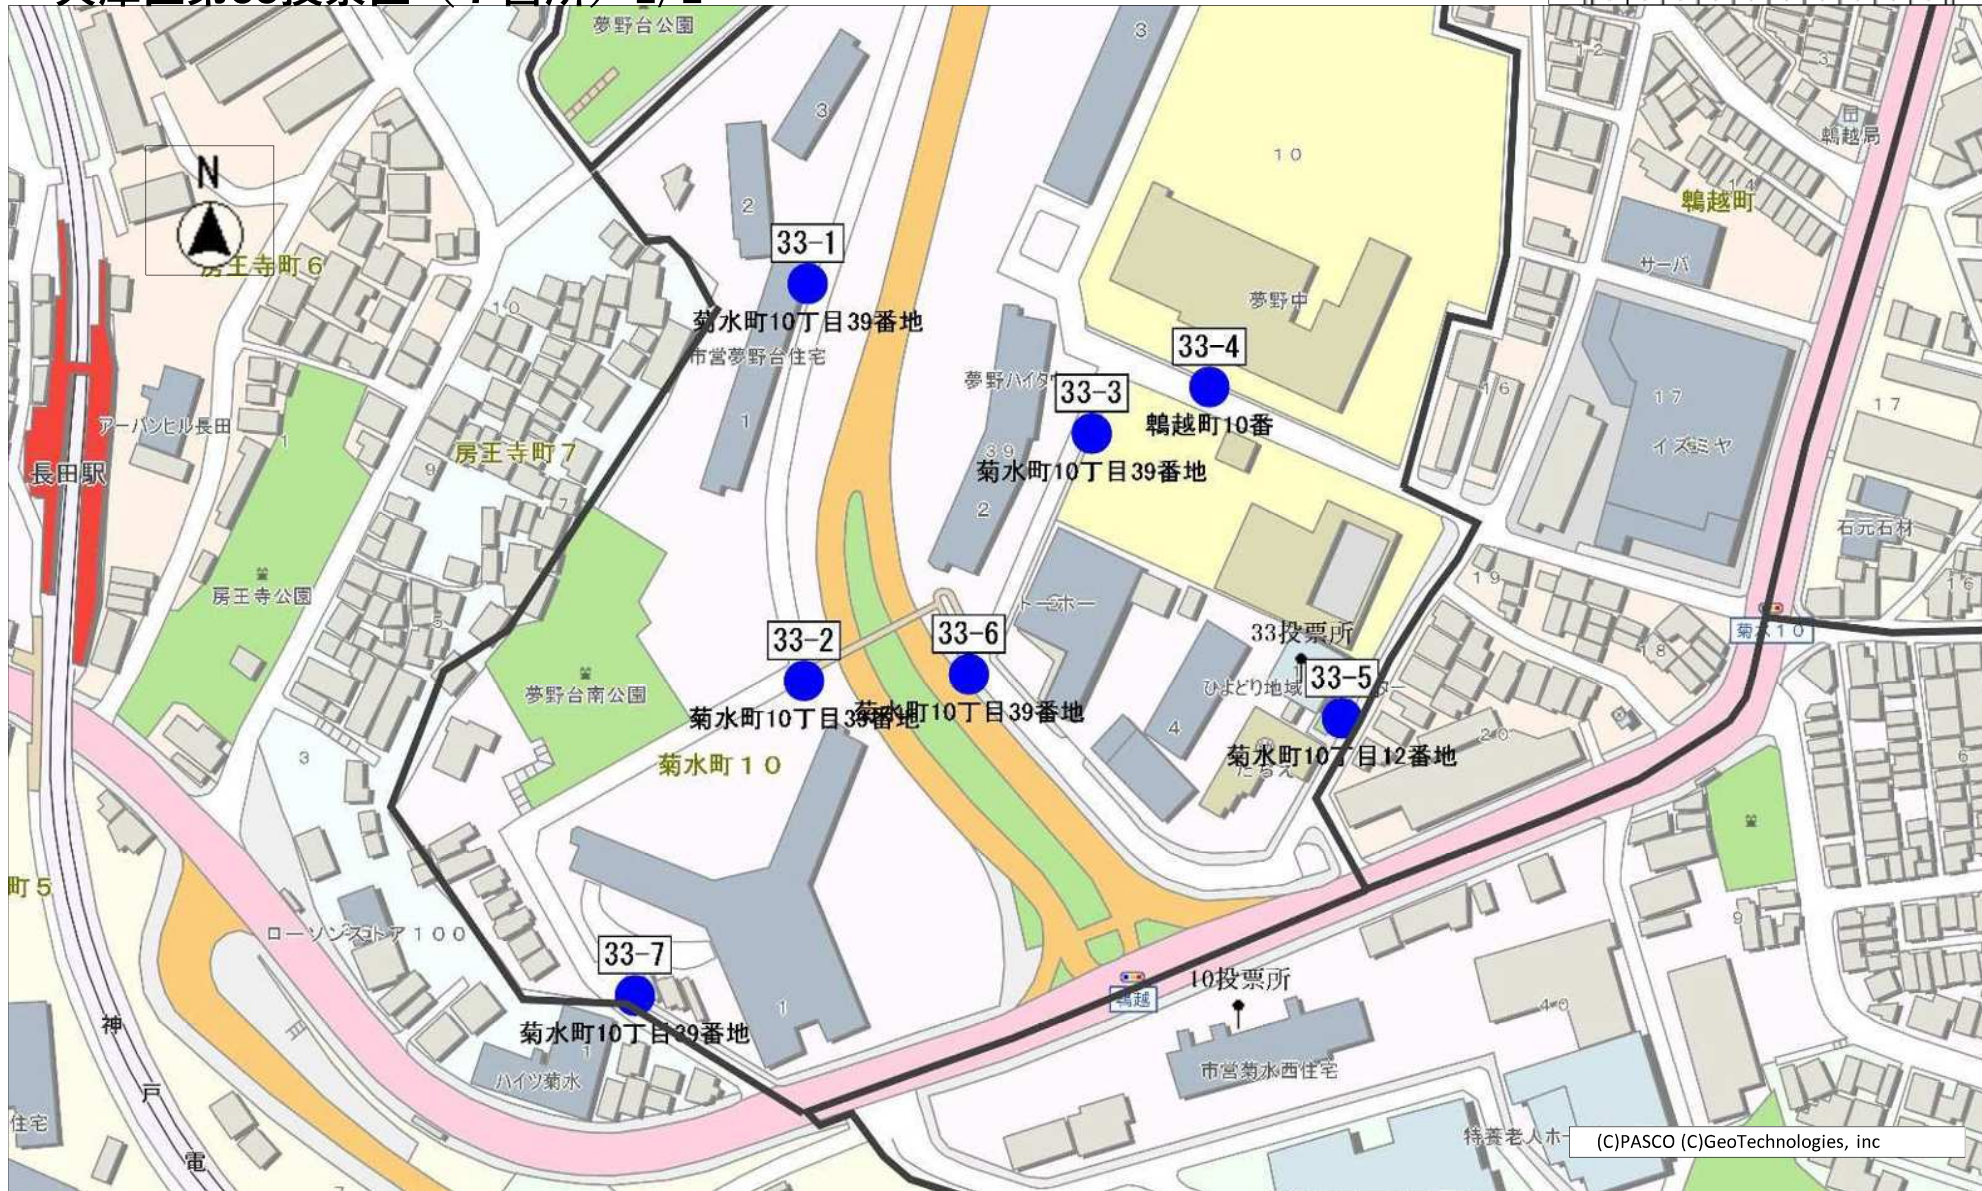

兵庫区第33投票区 (7箇所) 1/1

(C)PASCO (C)GeoTechnologies, inc