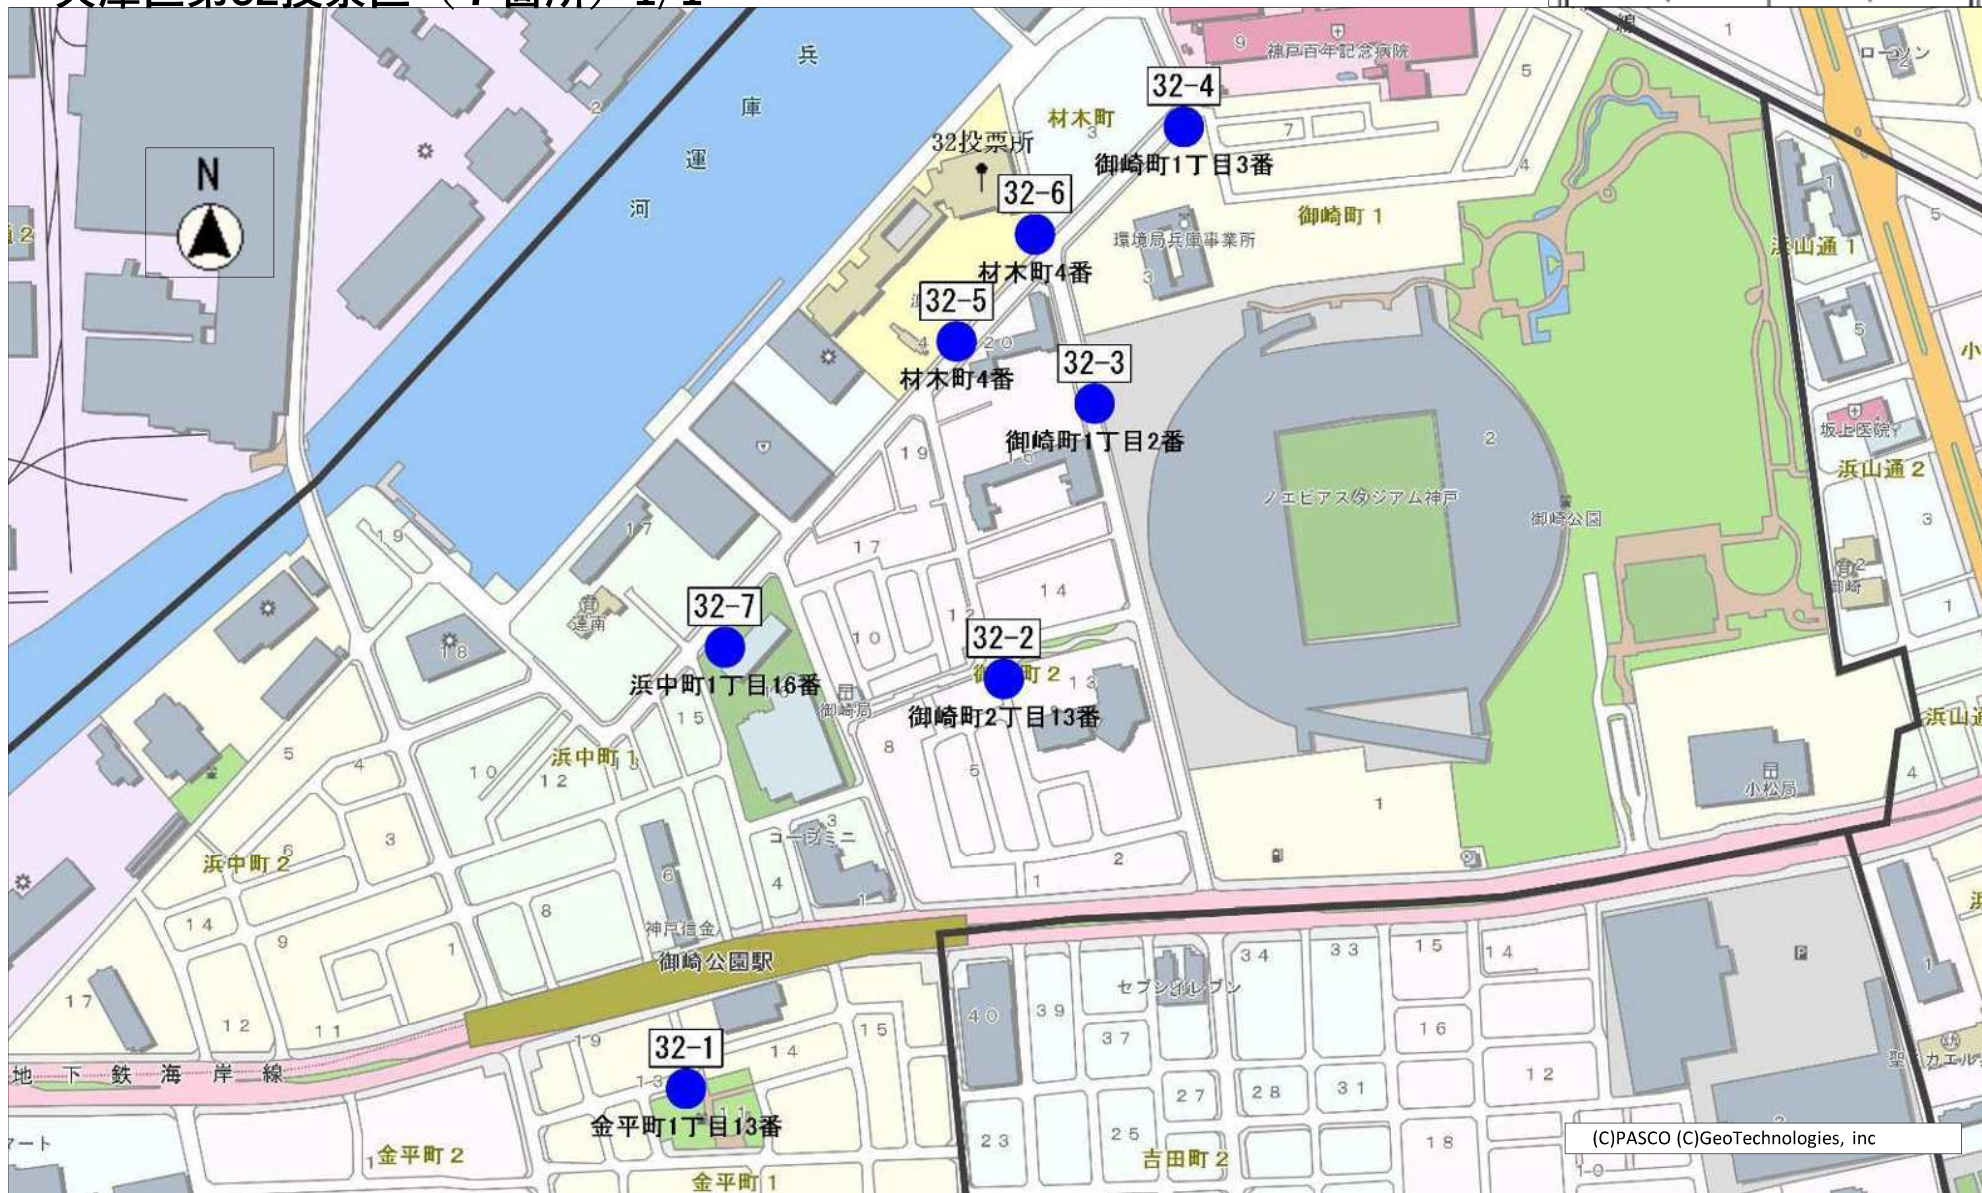

兵庫区第32投票区 (7箇所) 1/1

(C)PASCO (C)GeoTechnologies, inc