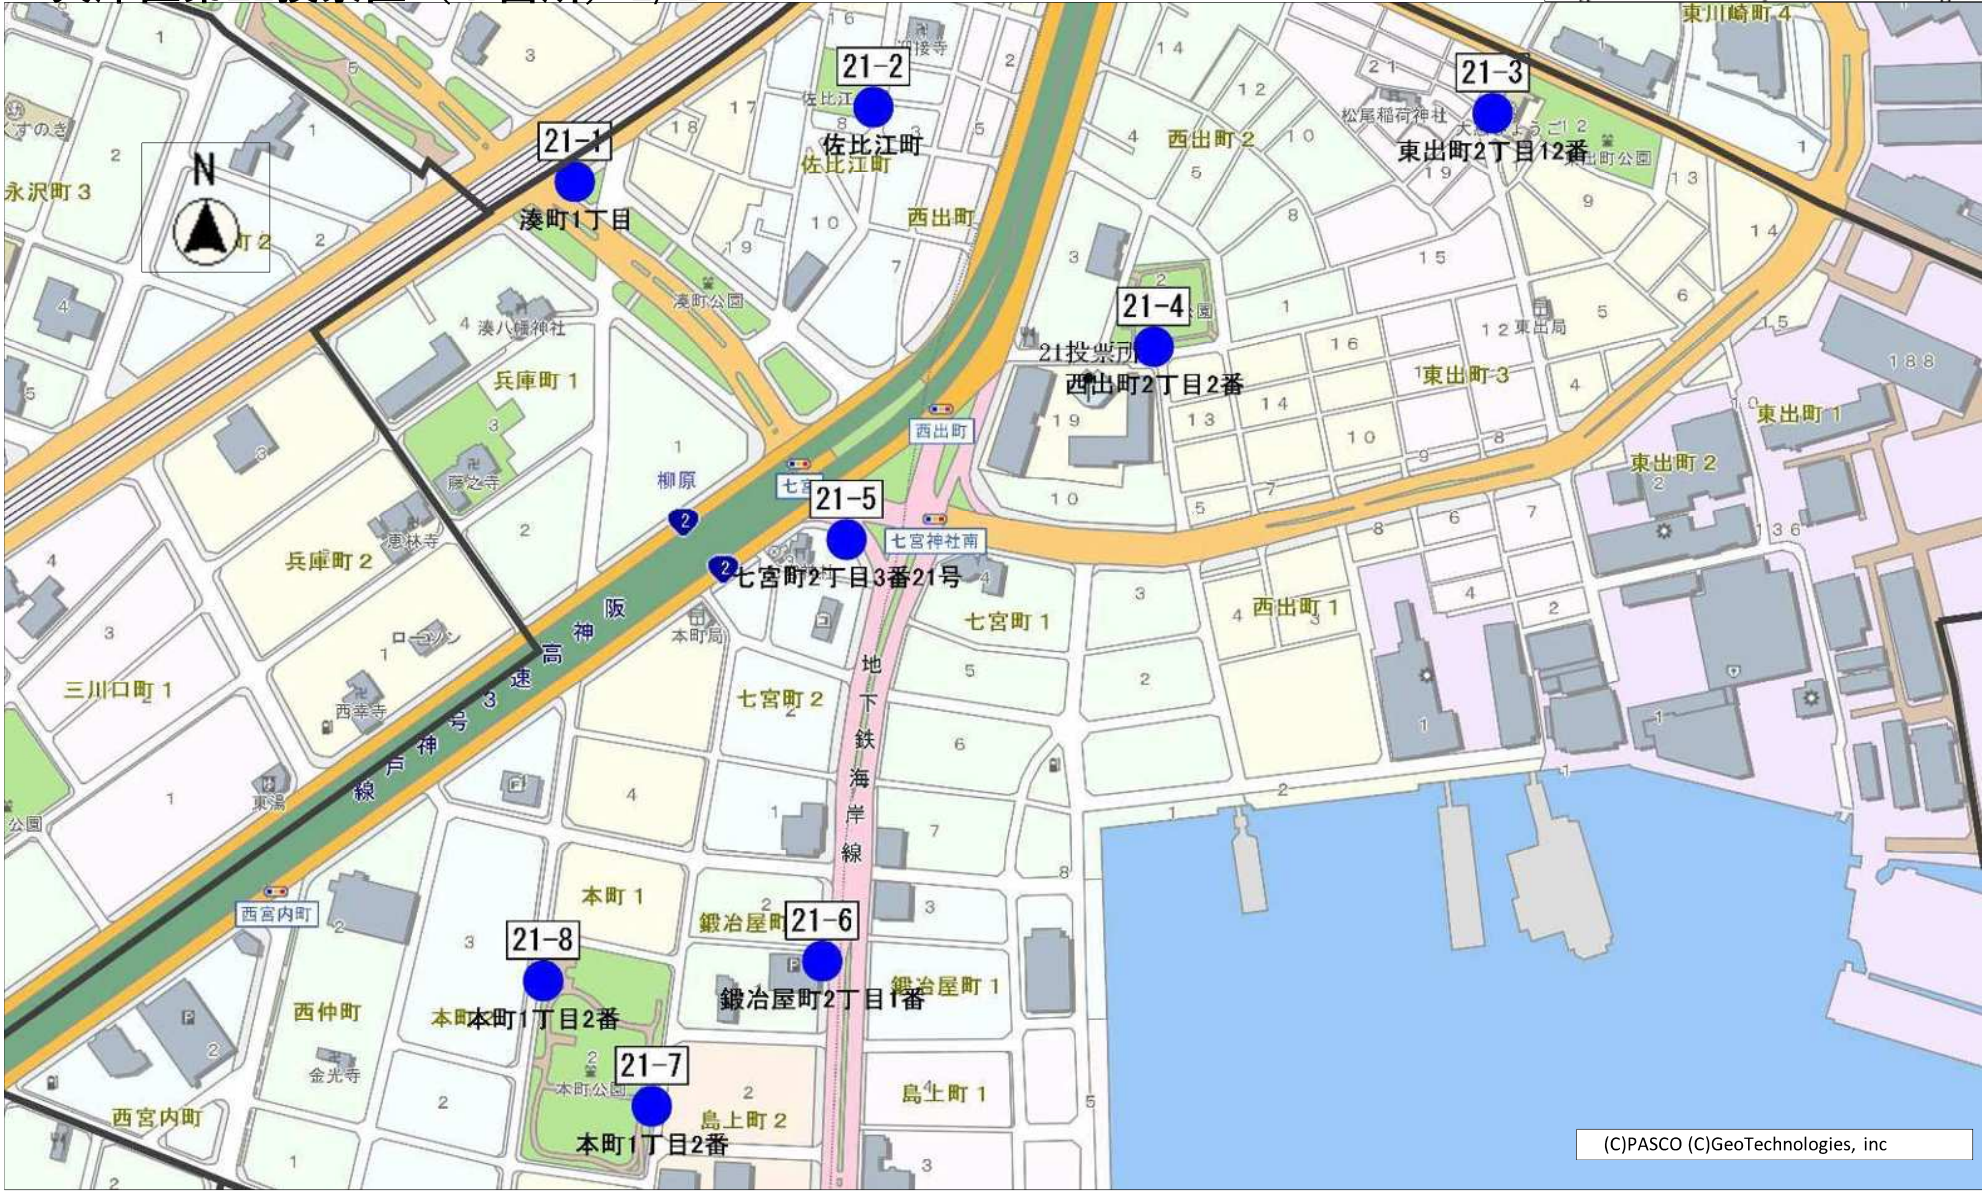

兵庫区第21投票区 (7箇所) 1/1

(C)PASCO (C)GeoTechnologies, inc